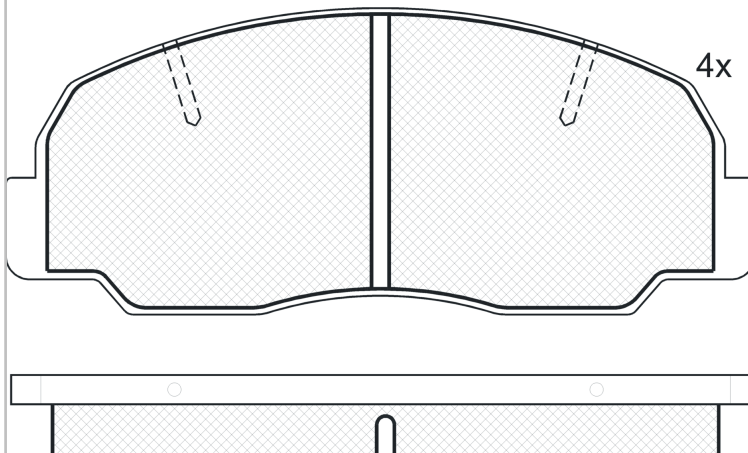

LISTA DE APLICACIONES - BUYERS GUIDE

140604

Qty: 639   Weight: 1.232

O.E.M.	MAKE
04491-60020	DAIHATSU
04491-60020-000	DAIHATSU
04491-87601	DAIHATSU
04491-87601-000	DAIHATSU
04491-87602	DAIHATSU
04491-87602-000	DAIHATSU
04491-87603	DAIHATSU
04491-87603-000	DAIHATSU
04491-87605	DAIHATSU
04491-87613	BERTONE
04491-87613-000	DAIHATSU
04491-87614	DAIHATSU
UA01-49-280	MAZDA
UH01-49-280	MAZDA

140604

E1 90R-01217/356

Akebono

127.8x52.3x14

WVA	FMSI
21243	D239-7151
MAKE	
BERTONE	
DAIHATSU	
FORD	
ISUZU	
MAZDA