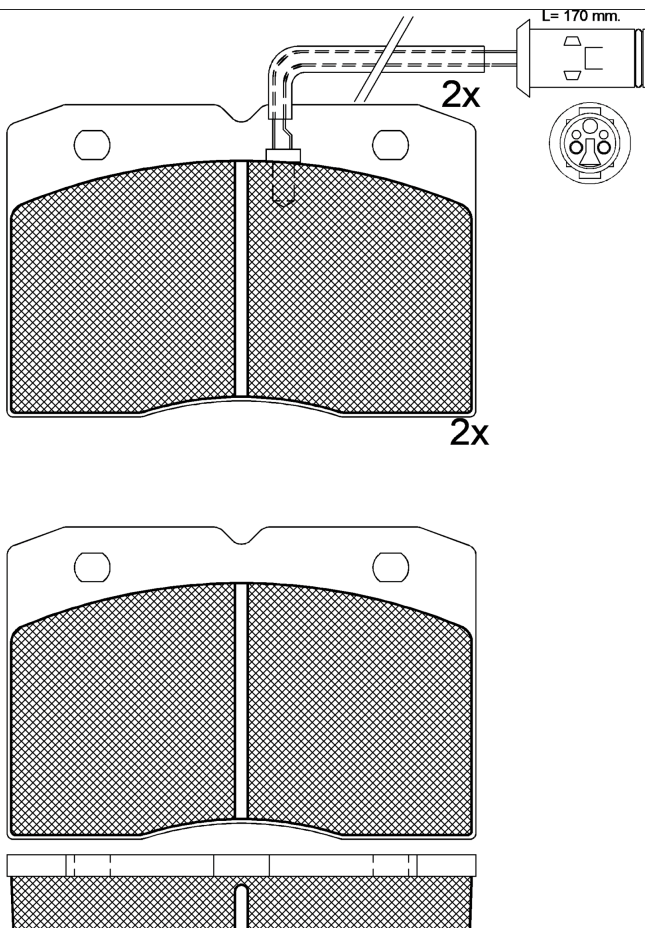

LISTA DE APLICACIONES - BUYERS GUIDE

140892

Qty: 975

Weight: 1.860

O.E.M.	MAKE
190 6039	OM
190 6159	OM

140892

Brembo 1x52

109.7x73x18.3

DAILY II 01.89-05.99

Dump Truck (Volquete-N2 Segment)

45-10 (13031204, 13031211, 13031212, 13031224, 13031231,... (8140.27)	-12/94	Diesel	RWD	2499	76	103	01.92-04.96	■
---	--------	--------	-----	------	----	-----	-------------	---

DAILY II 01.89-05.99

Platform/Chassis (LCVs-N1 Segment)

35-8 (12931102, 12931104, 12931111, 12931112, 12931117,... (8140.07)	01/92-	Diesel	RWD	2499	55	75	01.89-08.98	■
35-8 (12931102, 12931104, 12931111, 12931112, 12931117,...	01/92-	Diesel	RWD	2499	55	75	01.89-08.98	■
40-8 (12950304, 12951112, 12951131, 12951135, 12951211,...		Diesel	RWD	2499	55	75	01.90-01.96	■
35-8 (12931102, 12931104, 12931111, 12931112, 12931117,... (8140.67F.)	01/92-	Diesel	RWD	2499	60	82	01.89-08.98	■
35-8 (12931102, 12931104, 12931111, 12931112, 12931117,...	01/92-	Diesel	RWD	2499	60	82	01.89-08.98	■
35-10 (12971112, 12971212, 12971312, 12971317, 12976112,...	01/92-	Diesel	RWD	2499	68	92	01.89-12.96	■
35-10 (12971112, 12971212, 12971312, 12971317, 12976112,... (8140.27)	01/92-	Diesel	RWD	2499	76	103	01.89-12.96	■
35-10 (12971112, 12971212, 12971312, 12971317, 12976112,... (8140.97)	01/92-	Diesel	RWD	2499	76	103	01.89-12.96	■
45-10 (13031204, 13031211, 13031212, 13031224, 13031231,... (8140.27)	-12/94	Diesel	RWD	2499	76	103	01.89-04.96	■
35-10 (13810217, 13810312, 13810417, 13811112, 13811212,... (8140.47R)		Diesel	RWD	2499	80	109	01.89-12.96	■