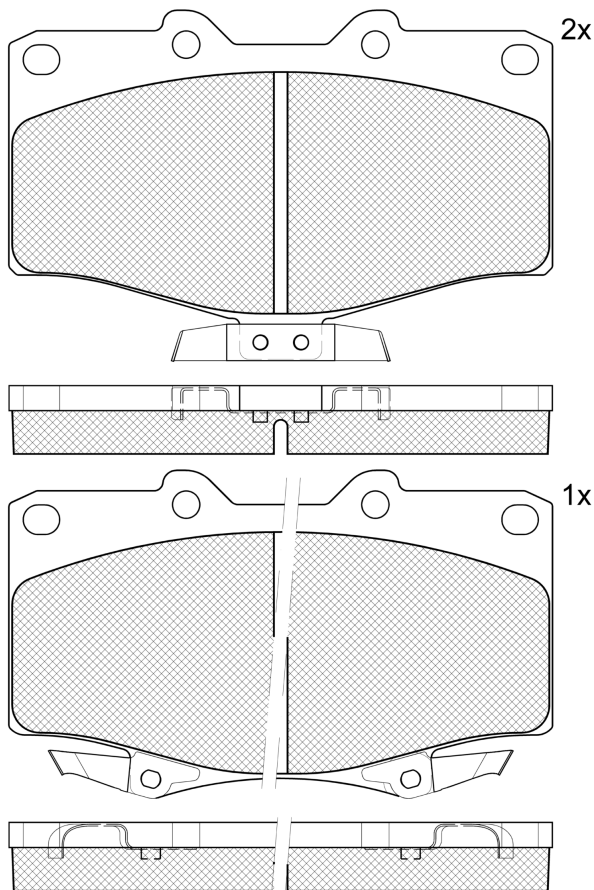

## 141025

Qty: 639

Weight: 1.610

| O.E.M.      | MAKE   |
|-------------|--------|
| 04465-35140 | TOYOTA |
| 04465-YZZCC | TOYOTA |
| 04491-35140 | TOYOTA |
| 04491-35210 | TOYOTA |
| 04491-35240 | TOYOTA |
| 04491-35241 | TOYOTA |