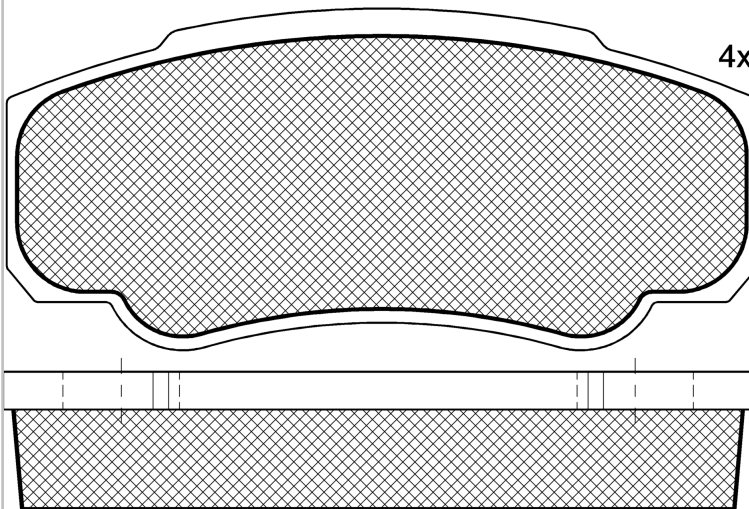

141524

90R-01100/343

Brembo

109.6x49.9x20

WVA	FMSI
23860	D1582-9247
23921	
MAKE	
CITROËN	
FIAT	
PEUGEOT	

Trac.	CC	Kw	CV		
Front / Rear					

CITROËN

JUMPER II / RELAY (230P) 02.94-04.02							Bus (Minibus-M2-Segment)		
2.0 (RFW (XU10J2U))		Gasolina	FWD	1998	80	109	02.94-04.02	■	
2.0 (XU10J2)		Gasolina	FWD	1998	81	110	04.02-06.06	■	
2.0 bivalent (XU10J2)		Gasol./Gas (CNG)	FWD	1998	81	110	02.03-06.06	■	
1.9 D (D9B (XUD9A/U))		Diesel	FWD	1905	51	69	01.99-04.02	■	
1.9 TD (D8C (XUD9UTF))		Diesel	FWD	1905	66	90	08.94-04.02	■	
2.0 HDi (RHV (DW10UTD))		Diesel	FWD	1997	62	84	04.02-06.06	■	
2.2 HDi (4HY (DW12UTED))		Diesel	FWD	2179	74	101	04.02-06.06	■	
2.5 D (T9A (DJ5))		Diesel	FWD	2446	63	86	08.94-04.02	■	
2.5 D 4x4 (T9A (DJ5))		Diesel	4WD	2446	63	86	08.96-04.02	■	
2.5 TD (T8A (DJ5T))		Diesel	FWD	2446	76	103	08.94-04.02	■	
2.5 TDI (THX (DJ5TED))		Diesel	FWD	2446	79	107	12.96-11.00	■	
2.5 TDI 4x4 (THX (DJ5TED))		Diesel	4WD	2446	79	107	12.96-11.00	■	
2.8 HDi (8140.43S)		Diesel	FWD	2798	94	128	09.00-04.02	■	
2.8 HDi (8140.43S)		Diesel	FWD	2798	94	128	04.02-06.06	■	
2.8 HDi 4x4 (8140.43S)		Diesel	4WD	2798	94	128	09.00-04.02	■	
2.8 HDi A las 4 ruedas (8140.43S)	Eq.V_ Brasil	Diesel	4WD	2798	94	128	04.02-06.06	■	
JUMPER II / RELAY (230) 03.94-04.02							Platform/Chassis (LCVs-N1 Segment)		
2.0 (RFW (XU10J2U))		Gasolina	FWD	1998	80	109	03.94-04.02	■	
2.0 HDi (RHV (DW10UTD))		Diesel	FWD	1997	62	84	04.02-06.06	■	
2.2 HDi (4HY (DW12UTED))		Diesel	FWD	2179	74	101	04.02-06.06	■	
2.2 HDi (4HY (DW12UTED))		Diesel	FWD	2179	74	101	02.02-06.06	■	