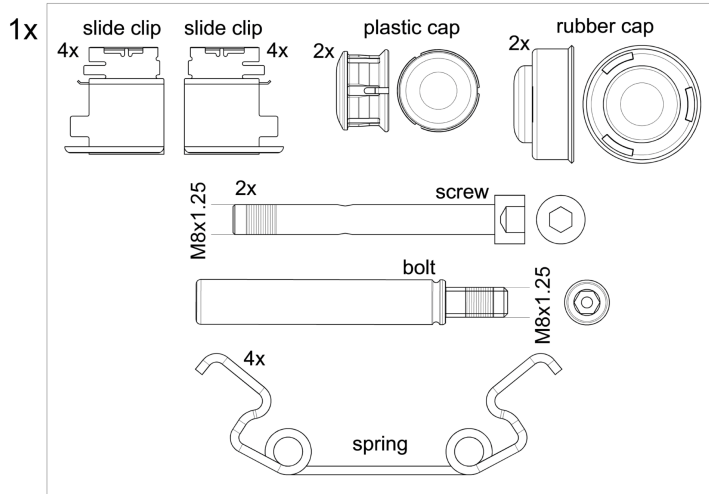

LISTA DE APLICACIONES - BUYERS GUIDE

142547

8 424073 294821

Qty: 300

Weight: 2.165

O.E.M.	MAKE
44060-00Q4G	NISSAN
44060-7969R	RENAULT

1-Ref. 690726 E

142547

E 9 90R-02A0111/6277

Brembo

169.2x56.8x18.2

WVA

27124

MAKE

NISSAN

RENAULT