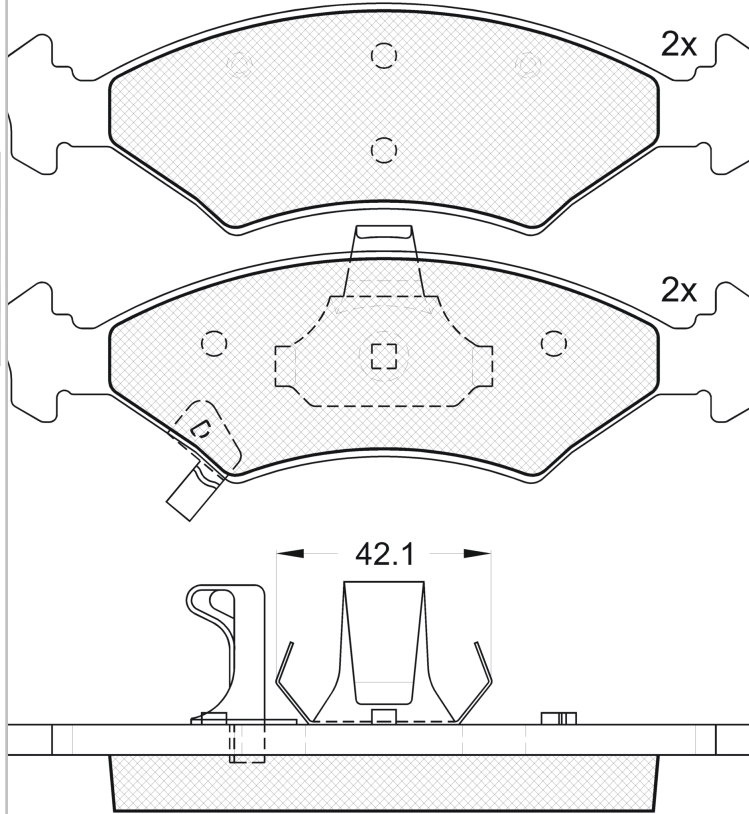

LISTA DE APLICACIONES - BUYERS GUIDE

181231

8 424073 054142

Qty: 300

Weight: 1.317

O.E.M.	MAKE
0K0Y1-33-23Z	KIA
0K0Y2-33-23Z	KIA
0K2A2-33-23Z	KIA
0K2A2-33-23ZA	KIA
0K2A2-33-23ZB	KIA
0K2A3-33-23Z	KIA
0K2A3-33-23ZA	KIA

181231

Ate - Teves

151.4x46.6x17.3

WVA	FMSI
23266	D766-7529
23384	
23385	
23386	
25374	

MAKE
ASIA MOTORS
KIA

Trac.	CC	Kw	CV

Front / Rear

ASIA MOTORS

RETONA (KA1) 06.95-06.00						Closed Off-Road Vehicle (Compact SUV-J Segment)			
2.0	01/97-	Gasolina	FWD	1998	94	128	06.95-06.00		■
2.0	01/97-	Gasolina	FWD	1998	100	136	06.95-06.00		■
2.0 TD	01/97-	Diesel	RWD	1998	61	83	06.95-06.00		■

KIA

RETONA (FK) 06.99-						Closed Off-Road Vehicle (Off-Road SUV-J Segment)			
2.0 16V (FE (16V))		Gasolina	4WD	1998	94	128	05.00-12.01		■

SEPHIA / MENTOR (FA) 01.95-10.97						Hatchback (Compact car-C Segment)			
1.5 i 16V	01/98-	Gasolina	FWD	1495	65	88	01.95-		■
1.5 i 16V ABS	01/96-	Gasolina	FWD	1495	65	88	01.95-		■
1.5 i (B5)		Gasolina	FWD	1498	59	80	02.96-10.97		■
1.8 i 16V (TP)	01/96-	Gasolina	FWD	1793	82	112	01.95-10.97		■

SEPHIA / MENTOR (FA) 01.92-09.01						Saloon (Compact car-C Segment)			
1.5	01/94-	Gasolina	FWD	1495	59	80	01.92-		■
1.5	01/99-	Gasolina	FWD	1495	65	88	01.92-		■
1.5 ABS	01/99-	Gasolina	FWD	1495	65	88	01.92-		■
1.5 i (B5)		Gasolina	FWD	1498	59	80	02.96-10.97		■
1.8 i 16V (TP)	01/96-	Gasolina	FWD	1793	82	112	01.95-10.97		■

SHUMA / MENTOR / SEPHIA (FB) 09.96-02.02						Hatchback (Compact car-C Segment)			
1.5 i 16V (AFB242) (BFD)		Gasolina	FWD	1498	65	88	10.97-03.01		■
1.6 (GA6D)		Gasolina	FWD	1594	75	101	01.01-12.01		■
1.8 i 16V (T8)		Gasolina	FWD	1793	81	110	10.97-03.01		■