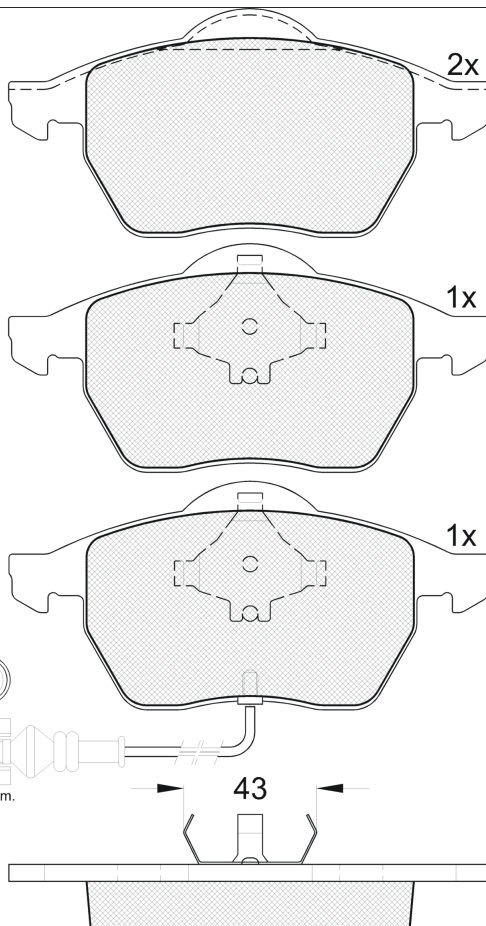

181396

90R-01111/385

Ate - Teves

156.3x74.1x20.6

WVA	FMSI
21848	D687-7710
21911	
23392	

MAKE
AUDI
SEAT
SKODA
VW

Trac.	CC	Kw	CV
-------	----	----	----

Front / Rear