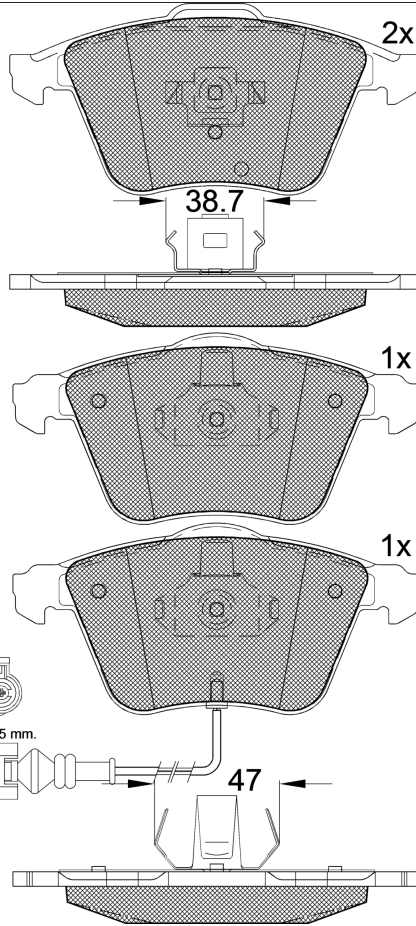

181653

E 9 90R-01111/1236

Ate - Teves

155.2x72.9x20.3

156.4x72.9x20.3

| WVA | FMSI |
|-------|-------------|
| 23801 | D915-7796/1 |
| 23912 | |
| 23913 | |
| 24021 | |

| MAKE |
|-------|
| AUDI |
| SEAT |
| SKODA |
| VW |