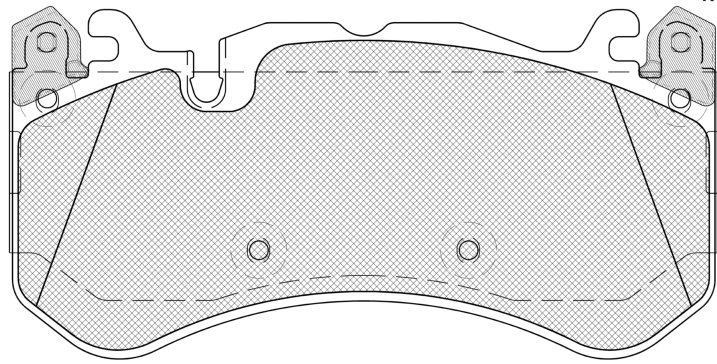

LISTA DE APLICACIONES - BUYERS GUIDE

182079-203

Qty: 300

Weight: 4.410

O.E.M.	MAKE
4F0 698 151 F	AUDI
4F0 698 151 G	AUDI
4F0 698 151 H	AUDI
4G0 698 151 AC	AUDI
4G0 698 151 J	AUDI

182079-203

E 9 90R-02A0111/3851

Brembo

189x94.1x16.8

WVA	FMSI
24455	D1291-8408
MAKE	
AUDI	

Trac.	CC	Kw	CV
-------	----	----	----

Front / Rear

AUDI

A6 III C6 Avant (4F5) 11.04-08.11							Estate (Executive car-E Segment)			
RS6 quattro (BUH)	not ceramic brakes, PR 1LM, discØ 390, not ceramic disc	Gasolina	4WD	4991	426	580	04.08-08.10	■		
A6 III C6 (4F2) 04.04-08.11							Saloon (Executive car-E Segment)			
RS6 quattro (BUH)	not ceramic brakes, PR 1LM, discØ 390, not ceramic disc	Gasolina	4WD	4991	426	580	09.08-08.10	■		
A6 IV C7 Avant (4G5, 4GD) 05.11-							Estate (Executive car-E Segment)			
RS6 quattro (CRDB)	discØ 390, PR 1LM, PR 1LX	Gasolina	4WD	3993	412	560	01.13-09.18	■		
RS6 quattro (CWUB)	discØ 390, PR 1LM, PR 1LX	Gasolina	4WD	3993	412	560	01.13-09.18	■		
RS6 performance quattro (CWUC)	discØ 390, PR 1LM, PR 1LX	Gasolina	4WD	3993	445	605	11.15-09.18	■		
A7 Sportback (4GA, 4GF) 07.10-11.19							Hatchback (Executive car-E Segment)			
RS7 quattro (CRDB)	discØ 390, PR 1LM, PR 1LX, not ceramic brakes, not ceramic disc	Gasolina	4WD	3993	412	560	10.13-04.18	■		
RS7 quattro (CWUB)	discØ 390, PR 1LM, PR 1LX, not ceramic brakes, not ceramic disc	Gasolina	4WD	3993	412	560	10.13-04.18	■		
RS7 performance quattro (CWUC)	discØ 390, PR 1LM, PR 1LX, not ceramic brakes	Gasolina	4WD	3993	445	605	11.15-04.18	■		