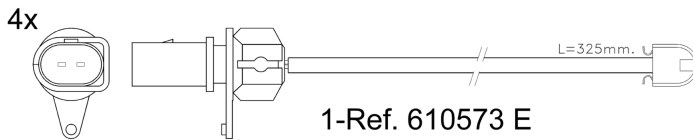

LISTA DE APLICACIONES - BUYERS GUIDE

182079-203

Qty: 300

Weight: 4.410

O.E.M.	MAKE
4F0 698 151 F	AUDI
4F0 698 151 G	AUDI
4F0 698 151 H	AUDI
4G0 698 151 AC	AUDI
4G0 698 151 J	AUDI

182079-203

E 9 90R-02A0111/3851

Brembo

189x94.1x16.8

WVA	FMSI
24455	D1291-8408
MAKE	
AUDI	

Trac.	CC	Kw	CV
-------	----	----	----

Front / Rear

AUDI

A6 III C6 Avant (4F5) 11.04-08.11							Estate (Executive car-E Segment)			
RS6 quattro (BUH)	not ceramic brakes, PR 1LM, discØ 390, not ceramic disc	Gasolina	4WD	4991	426	580	04.08-08.10	■		
A6 III C6 (4F2) 04.04-08.11							Saloon (Executive car-E Segment)			
RS6 quattro (BUH)	not ceramic brakes, PR 1LM, discØ 390, not ceramic disc	Gasolina	4WD	4991	426	580	09.08-08.10	■		
A6 IV C7 Avant (4G5, 4GD) 05.11-							Estate (Executive car-E Segment)			
RS6 quattro (CRDB)	discØ 390, PR 1LM, PR 1LX	Gasolina	4WD	3993	412	560	01.13-09.18	■		
RS6 quattro (CWUB)	discØ 390, PR 1LM, PR 1LX	Gasolina	4WD	3993	412	560	01.13-09.18	■		
RS6 performance quattro (CWUC)	discØ 390, PR 1LM, PR 1LX	Gasolina	4WD	3993	445	605	11.15-09.18	■		
A7 Sportback (4GA, 4GF) 07.10-11.19							Hatchback (Executive car-E Segment)			
RS7 quattro (CRDB)	discØ 390, PR 1LM, PR 1LX, not ceramic brakes, not ceramic disc	Gasolina	4WD	3993	412	560	10.13-04.18	■		
RS7 quattro (CWUB)	discØ 390, PR 1LM, PR 1LX, not ceramic brakes, not ceramic disc	Gasolina	4WD	3993	412	560	10.13-04.18	■		
RS7 performance quattro (CWUC)	discØ 390, PR 1LM, PR 1LX, not ceramic brakes	Gasolina	4WD	3993	445	605	11.15-04.18	■		