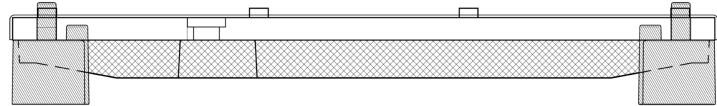

LISTA DE APLICACIONES - BUYERS GUIDE

182079-203

Qty: 300

Weight: 4.410

O.E.M.	MAKE
4F0 698 151 F	AUDI
4F0 698 151 G	AUDI
4F0 698 151 H	AUDI
4G0 698 151 AC	AUDI
4G0 698 151 J	AUDI

182079-203

E 9 90R-02A0111/3851

Brembo

189x94.1x16.8

WVA	FMSI
24455	D1291-8408
MAKE	
AUDI	

Trac.	CC	Kw	CV
-------	----	----	----

Front / Rear

AUDI

A6 III C6 Avant (4F5) 11.04-08.11							Estate (Executive car-E Segment)			
RS6 quattro (BUH)	not ceramic brakes, PR 1LM, discØ 390, not ceramic disc	Gasolina	4WD	4991	426	580	04.08-08.10	■		
A6 III C6 (4F2) 04.04-08.11							Saloon (Executive car-E Segment)			
RS6 quattro (BUH)	not ceramic brakes, PR 1LM, discØ 390, not ceramic disc	Gasolina	4WD	4991	426	580	09.08-08.10	■		
A6 IV C7 Avant (4G5, 4GD) 05.11-							Estate (Executive car-E Segment)			
RS6 quattro (CRDB)	discØ 390, PR 1LM, PR 1LX	Gasolina	4WD	3993	412	560	01.13-09.18	■		
RS6 quattro (CWUB)	discØ 390, PR 1LM, PR 1LX	Gasolina	4WD	3993	412	560	01.13-09.18	■		
RS6 performance quattro (CWUC)	discØ 390, PR 1LM, PR 1LX	Gasolina	4WD	3993	445	605	11.15-09.18	■		
A7 Sportback (4GA, 4GF) 07.10-11.19							Hatchback (Executive car-E Segment)			
RS7 quattro (CRDB)	discØ 390, PR 1LM, PR 1LX, not ceramic brakes, not ceramic disc	Gasolina	4WD	3993	412	560	10.13-04.18	■		
RS7 quattro (CWUB)	discØ 390, PR 1LM, PR 1LX, not ceramic brakes, not ceramic disc	Gasolina	4WD	3993	412	560	10.13-04.18	■		
RS7 performance quattro (CWUC)	discØ 390, PR 1LM, PR 1LX, not ceramic brakes	Gasolina	4WD	3993	445	605	11.15-04.18	■		