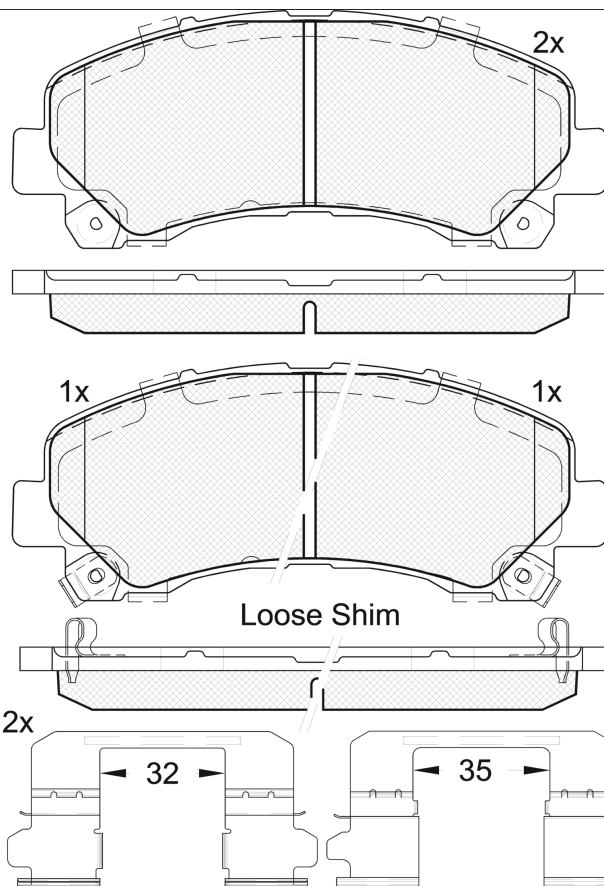

LISTA DE APLICACIONES - BUYERS GUIDE

182082

Qty: 300

Weight: 2.001

O.E.M.	MAKE
5212 9019	CHEVROLET
8-97947-466-0	ISUZU
8-97947-571-0	ISUZU
8-97947-996-0	ISUZU
8-98079-104-0	ISUZU
9477 0229	CHEVROLET
97947466	ISUZU
97947571	ISUZU
97947996	ISUZU
C00076022	MAXUS

1-Ref. 690275 E

182082

E 9 90R-02A0111/2847

Akebono

152x60.7x16.6

WVA	FMSI
25149	D1677-8906
25150	
25151	

MAKE
CHEVROLET
HOLDEN
ISUZU
MAXUS