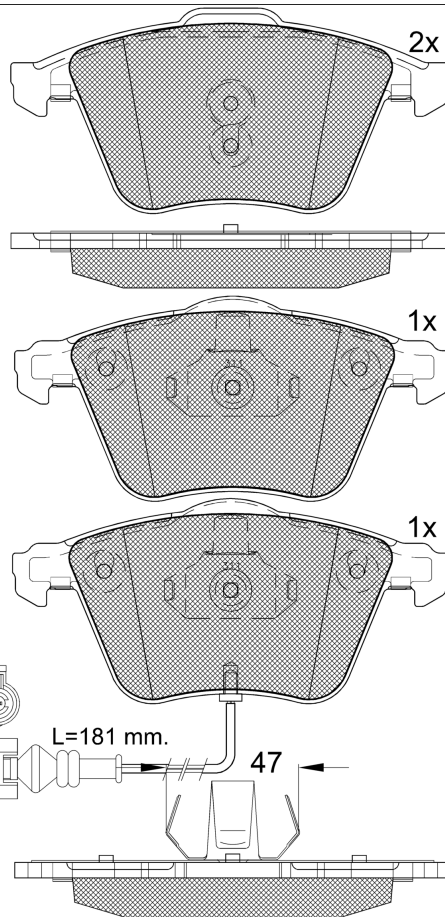

## 182148

E 9 90R-02A0111/3781

Ate - Teves

155.1x72.9x20.4
156.3x72.8x20.4

WVA	FMSI
23912	D1359-8468
23913	
24021	

MAKE
AUDI
SEAT
VW

Trac.	CC	Kw	CV
-------	----	----	----

Front / Rear