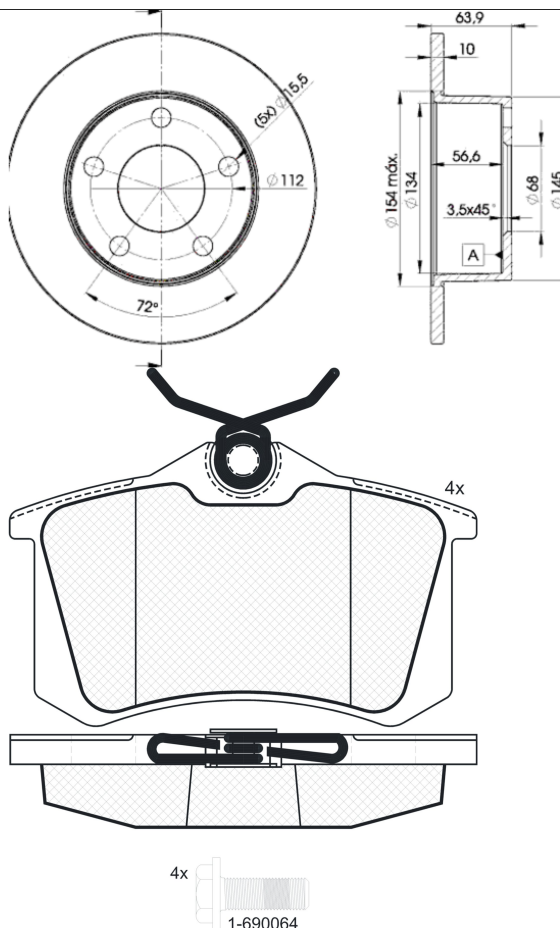

## 30697-4060

Weight: 9.380

## 30697-4060

Lucas - Girling

87x52.8x17.2

Ø245x10x63.9

**WVA**

20960

**MAKE**

AUDI