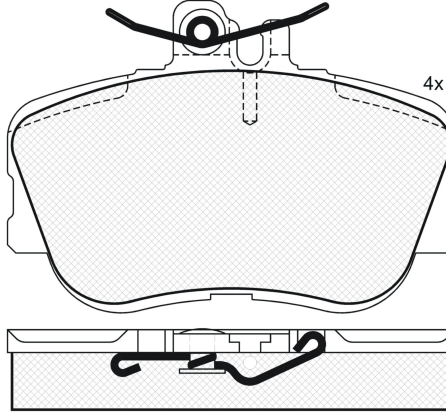

## 30973-3180

Weight: 12.195

180973-700

## 30973-3180

Lucas - Girling

109.4x74.8x20.3

Ø284x12x43.5

**WVA**

21438

21439

**MAKE**