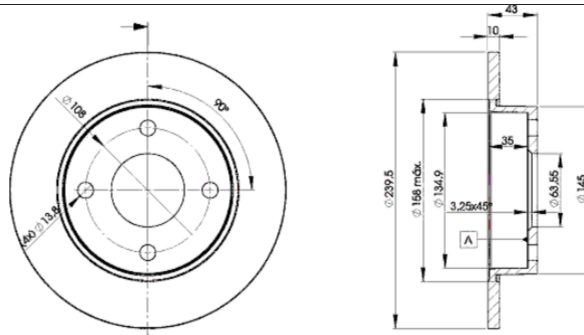

## 31143-1063

Weight: 9.078

181143-700

## 31143-1063

Ate - Teves

140.1x44.5x17.2  
Ø239.5x12x43

<b>WVA</b>
23101
<b>MAKE</b>
FORD
MAZDA

Trac.	CC	Kw	CV
-------	----	----	----

Front / Rear