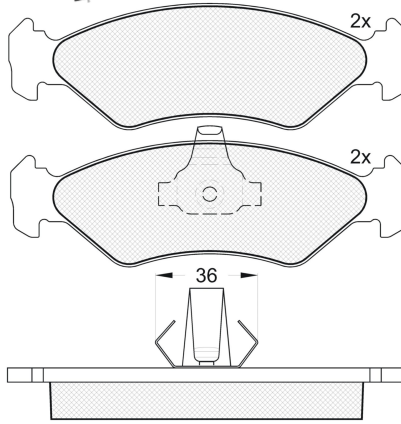

## 31143-1063

Weight: 9.078

181143-700

## 31143-1063

Ate - Teves

140.1x44.5x17.2  
Ø239.5x12x43

<b>WVA</b>
23101
<b>MAKE</b>
FORD
MAZDA

Trac.	CC	Kw	CV
-------	----	----	----

Front / Rear