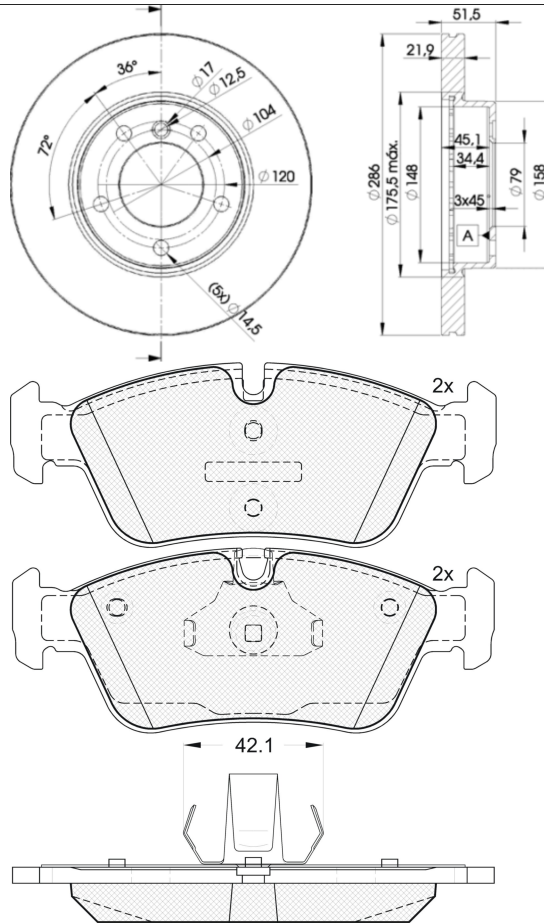

LISTA DE APLICACIONES - BUYERS GUIDE

31295-0674

Weight: 15.406

31295-0674

Ate - Teves

150.15x57.6x17.8
Ø286x22x51.6

WVA

23287

23288

MAKE

BMW

Trac.	CC	Kw	CV
-------	----	----	----

Front / Rear

BMW

3 Serie III (E36) 10.91-05.99

Coupe (Compact executive car-D Segment)