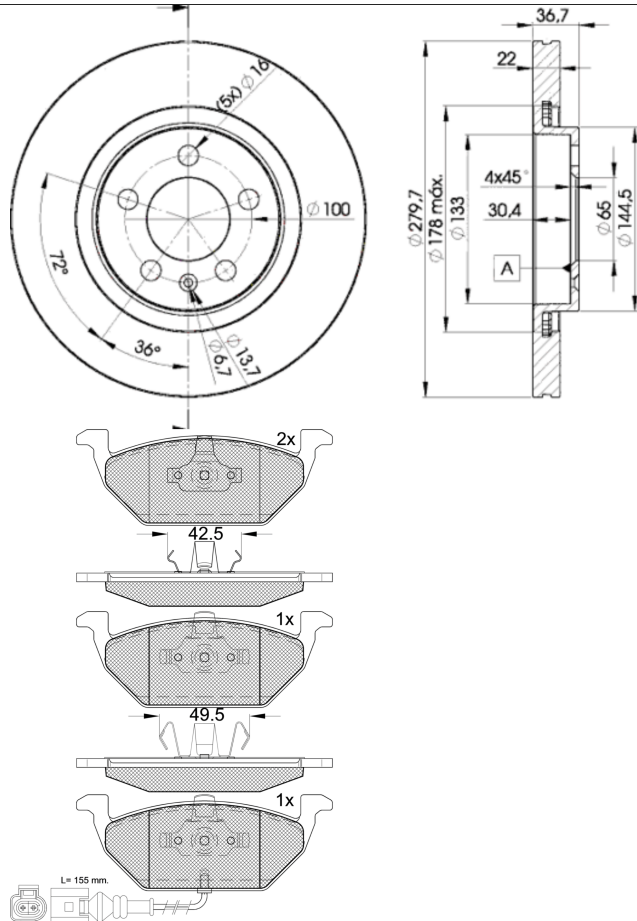

## 31349-5603

Weight: 14.010

## 31349-5603

Ate - Teves

146x54.7x19.6  
Ø280x22x36.5

**WVA**

23131

**MAKE**

AUDI

SEAT