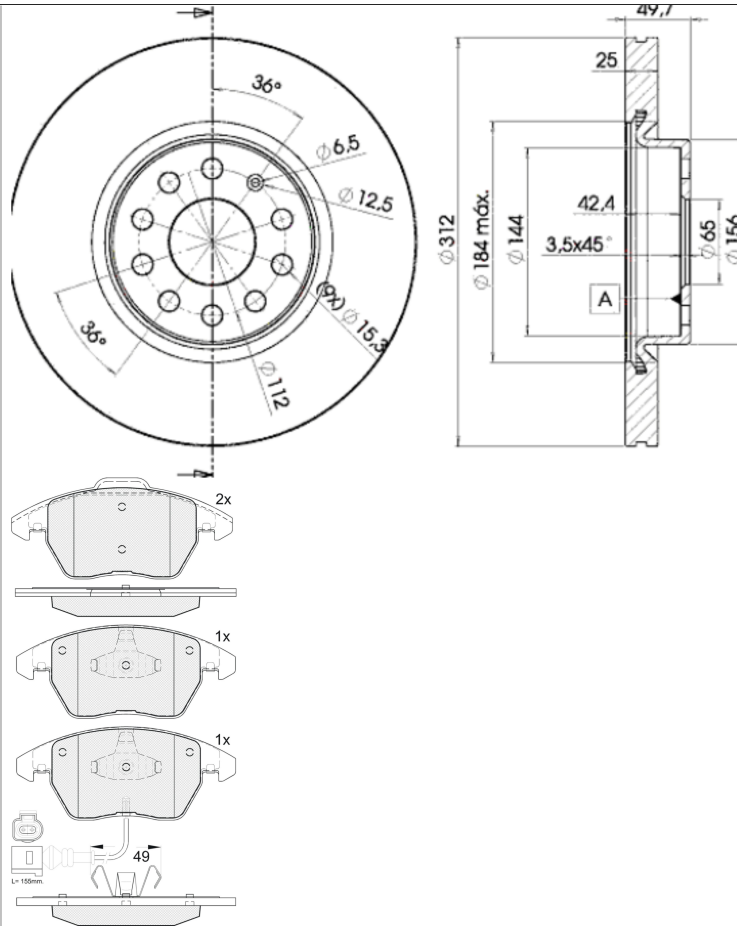

## 31567-5618

Ate - Teves

155.15x66.1x20.3  
Ø312x25x49.5

**WVA**

23587

23589

**MAKE**

AUDI