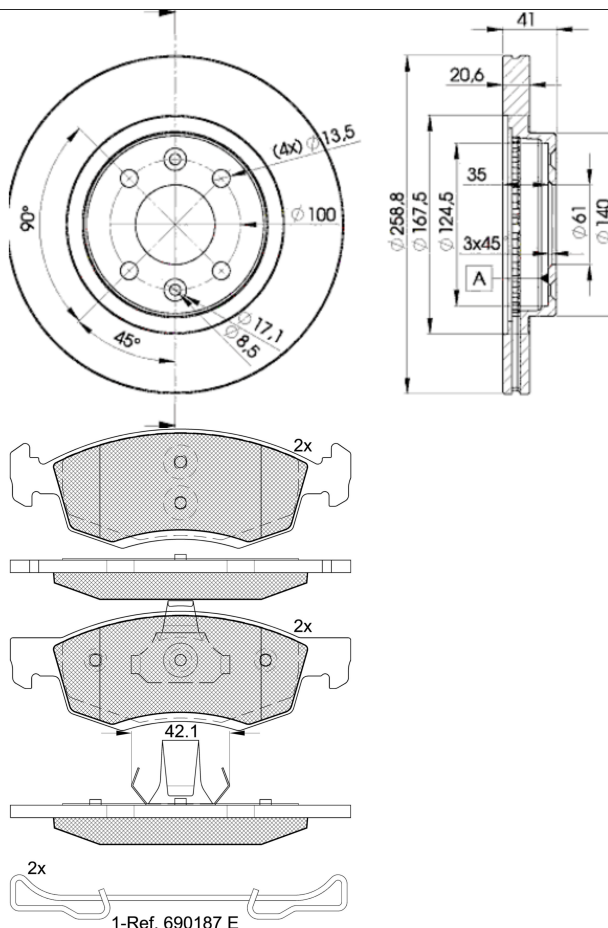

LISTA DE APLICACIONES - BUYERS GUIDE

31924-3550

Weight: 12.751

31924-3550

Ate - Teves

150.2x52.6x18

Ø259x20.6x41

WVA

Front / Rear

DACIA

LOGAN (LS_) 08.04-

Saloon (Compact car-C Segment)

1.6 MPI 85 (K7M 800)		Gasolina	FWD	1598	62	84	05.10-	■
1.6 MPI 85 (K7M 800)		Gasolina	FWD	1598	62	84	05.10-	■
1.6 (LS0B, LS0D, LS0F, LS0H) (K7M 710)	01/07-	Gasolina	FWD	1598	64	87	09.04-	■
1.6 (LS0B, LS0D, LS0F, LS0H) (K7M 710)	01/07-	Gasolina	FWD	1598	64	87	09.04-	■
1.6 16V (LS09, LS0L, LS0M, LS0P, LS0V, LS18, LS1S, LS1V,... (K4M 690)	01/07-	Gasolina	FWD	1598	77	105	02.06-	■
1.6 16V (LS09, LS0L, LS0M, LS0P, LS0V, LS18, LS1S, LS1V,... (K4M 690)	01/07-	Gasolina	FWD	1598	77	105	02.06-	■
1.6 16V (LS09, LS0L, LS0M, LS0P, LS0V, LS18, LS1S, LS1V,... (K4M 694)	01/07-	Gasolina	FWD	1598	77	105	02.06-	■
1.6 16V (LS09, LS0L, LS0M, LS0P, LS0V, LS18, LS1S, LS1V,... (K4M 694)	01/07-	Gasolina	FWD	1598	77	105	02.06-	■
1.6 16V (LS09, LS0L, LS0M, LS0P, LS0V, LS18, LS1S, LS1V,... (K4M 696)	01/07-	Gasolina	FWD	1598	77	105	02.06-	■
1.6 16V (LS09, LS0L, LS0M, LS0P, LS0V, LS18, LS1S, LS1V,... (K4M 696)	01/07-	Gasolina	FWD	1598	77	105	02.06-	■
1.6 16V (LS09, LS0L, LS0M, LS0P, LS0V, LS18, LS1S, LS1V,... (K4M 697)	01/07-	Gasolina	FWD	1598	77	105	02.06-	■
1.6 16V (LS09, LS0L, LS0M, LS0P, LS0V, LS18, LS1S, LS1V,... (K4M 697)	01/07-	Gasolina	FWD	1598	77	105	02.06-	■
1.6 16V (LS09, LS0L, LS0M, LS0P, LS0V, LS18, LS1S, LS1V,... (K4M 698)	01/07-	Gasolina	FWD	1598	77	105	02.06-	■
1.6 16V (LS09, LS0L, LS0M, LS0P, LS0V, LS18, LS1S, LS1V,... (K4M 698)	01/07-	Gasolina	FWD	1598	77	105	02.06-	■
1.6 BiFuel (K7M 718)		Gasol./G as (LPG)	FWD	1598	62	84	05.10-	■
1.6 BiFuel (K7M 718)		Gasol./G as (LPG)	FWD	1598	62	84	05.10-	■
1.5 dCi (LS0J, LS0Y) (K9K 790)	01/07-	Diesel	FWD	1461	48	65	09.05-	■
1.5 dCi (LS0J, LS0Y) (K9K 790)	01/07-	Diesel	FWD	1461	48	65	09.05-	■