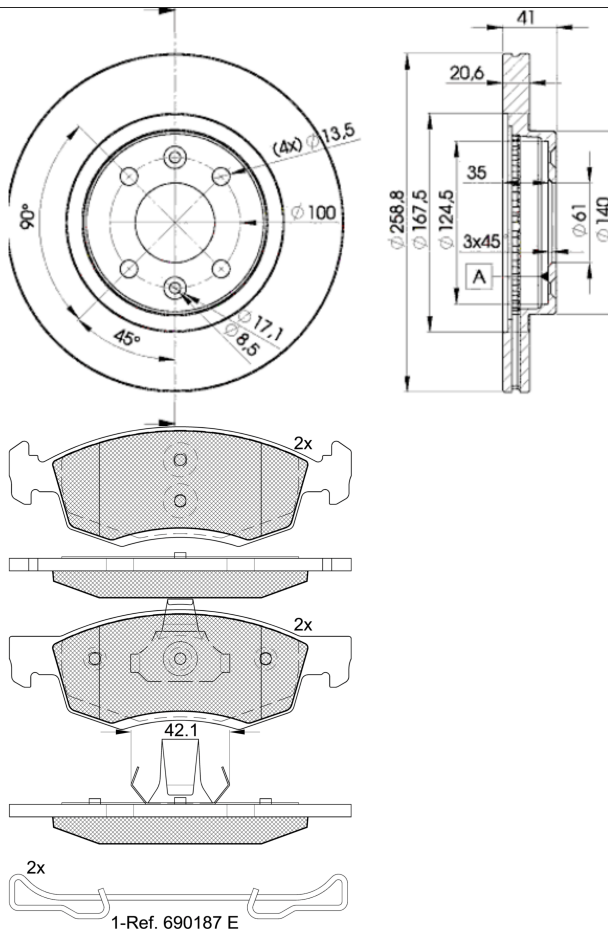

LISTA DE APLICACIONES - BUYERS GUIDE

31924-3550

Weight: 12.751

31924-3550

Ate - Teves

150.2x52.6x18

Ø259x20.6x41

WVA

Front / Rear

DACIA

LOGAN (LS_) 08.04-

Saloon (Compact car-C Segment)

1.6 MPI 85 (K7M 800)		Gasolina	FWD	1598	62	84	05.10-	■
1.6 MPI 85 (K7M 800)		Gasolina	FWD	1598	62	84	05.10-	■
1.6 (LS0B, LS0D, LS0F, LS0H) (K7M 710)	01/07-	Gasolina	FWD	1598	64	87	09.04-	■
1.6 (LS0B, LS0D, LS0F, LS0H) (K7M 710)	01/07-	Gasolina	FWD	1598	64	87	09.04-	■
1.6 16V (LS09, LS0L, LS0M, LS0P, LS0V, LS18, LS1S, LS1V,... (K4M 690)	01/07-	Gasolina	FWD	1598	77	105	02.06-	■
1.6 16V (LS09, LS0L, LS0M, LS0P, LS0V, LS18, LS1S, LS1V,... (K4M 690)	01/07-	Gasolina	FWD	1598	77	105	02.06-	■
1.6 16V (LS09, LS0L, LS0M, LS0P, LS0V, LS18, LS1S, LS1V,... (K4M 694)	01/07-	Gasolina	FWD	1598	77	105	02.06-	■
1.6 16V (LS09, LS0L, LS0M, LS0P, LS0V, LS18, LS1S, LS1V,... (K4M 694)	01/07-	Gasolina	FWD	1598	77	105	02.06-	■
1.6 16V (LS09, LS0L, LS0M, LS0P, LS0V, LS18, LS1S, LS1V,... (K4M 696)	01/07-	Gasolina	FWD	1598	77	105	02.06-	■
1.6 16V (LS09, LS0L, LS0M, LS0P, LS0V, LS18, LS1S, LS1V,... (K4M 696)	01/07-	Gasolina	FWD	1598	77	105	02.06-	■
1.6 16V (LS09, LS0L, LS0M, LS0P, LS0V, LS18, LS1S, LS1V,... (K4M 697)	01/07-	Gasolina	FWD	1598	77	105	02.06-	■
1.6 16V (LS09, LS0L, LS0M, LS0P, LS0V, LS18, LS1S, LS1V,... (K4M 697)	01/07-	Gasolina	FWD	1598	77	105	02.06-	■
1.6 16V (LS09, LS0L, LS0M, LS0P, LS0V, LS18, LS1S, LS1V,... (K4M 698)	01/07-	Gasolina	FWD	1598	77	105	02.06-	■
1.6 16V (LS09, LS0L, LS0M, LS0P, LS0V, LS18, LS1S, LS1V,... (K4M 698)	01/07-	Gasolina	FWD	1598	77	105	02.06-	■
1.6 BiFuel (K7M 718)		Gasol./G as (LPG)	FWD	1598	62	84	05.10-	■
1.6 BiFuel (K7M 718)		Gasol./G as (LPG)	FWD	1598	62	84	05.10-	■
1.5 dCi (LS0J, LS0Y) (K9K 790)	01/07-	Diesel	FWD	1461	48	65	09.05-	■
1.5 dCi (LS0J, LS0Y) (K9K 790)	01/07-	Diesel	FWD	1461	48	65	09.05-	■