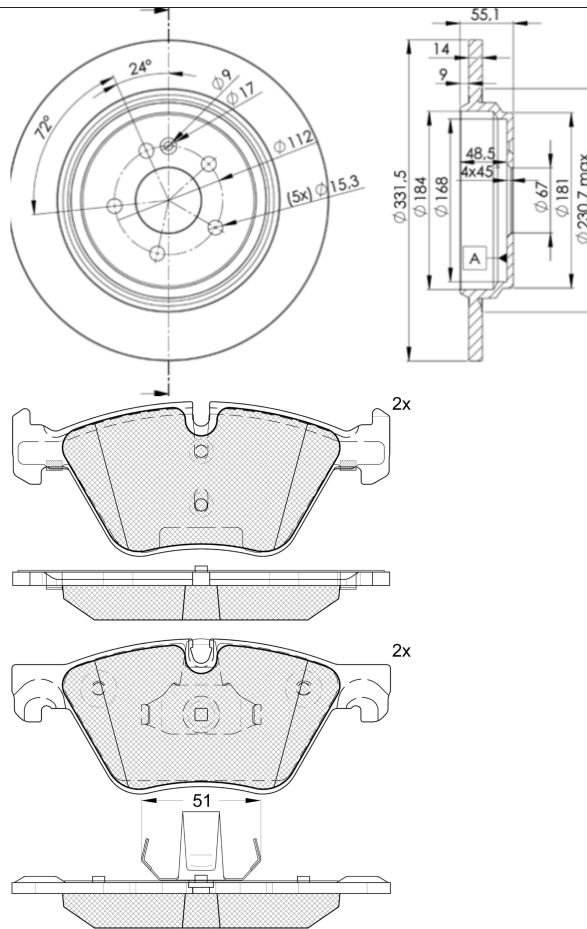

LISTA DE APLICACIONES - BUYERS GUIDE

32002-3555

Weight: 21.830

32002-3555

Ate - Teves

154.5x63.4x20.3
Ø331.5x14x55.1

WVA
23794
24697

MAKE
BMW
BMW (BRILLIANCE)