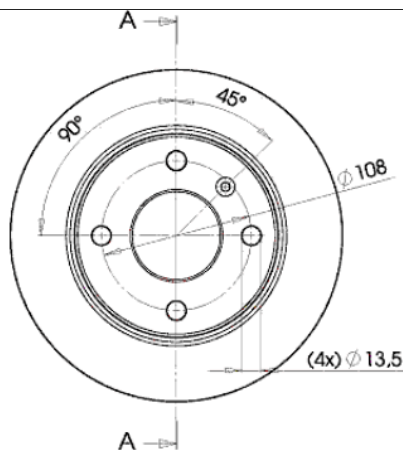

LISTA DE APLICACIONES - BUYERS GUIDE

78BD1062-2

Weight: 6.660

O.E.M.	MAKE
1 072 464	FORD
1 107 767	FORD
5 022 652	FORD
5 022 653	FORD
6 19 1062	FORD
6 191 063	FORD

78BD1062-2

Ø239.5x10x43

MAKE
FORD

Trac.	CC	Kw	CV
-------	----	----	----

Front / Rear

FORD

FORD									
ESCORT V (ALL, BJ2) 07.90-01.95							Convertible (Compact car-C Segment)		
1.8		Gasolina	FWD	1781	67	91	12.92-05.94	■	
ESCORT V (AAL, ABL) 07.90-09.96							Hatchback (Compact car-C Segment)		
1.3 (J4B)		Gasolina	FWD	1299	44	60	07.90-01.95	■	
1.3 (J6A)		Gasolina	FWD	1299	44	60	07.90-01.95	■	
1.8 TD (RFD)		Diesel	FWD	1753	66	90	02.93-01.95	■	
1.8 TD (RFK)		Diesel	FWD	1753	66	90	02.93-01.95	■	
1.8 TD (RFS)		Diesel	FWD	1753	66	90	02.93-01.95	■	
FIESTA II (FVD) 03.83-12.95							Hatchback Van (LCVs-N1 Segment)		
1.0 (TLB)		Gasolina	FWD	999	33	45	04.89-12.91	■	
1.1 (G6A)		Gasolina	FWD	1119	37	50	12.91-08.95	■	
1.1		Gasolina	FWD	1119	40	54	04.89-12.92	■	
1.8 D (FVJ) (RTC)	vehicles without ABS	Diesel	FWD	1753	44	60	03.89-12.95	■	
1.8 D (FVJ) (RTD)	vehicles without ABS	Diesel	FWD	1753	44	60	03.89-12.95	■	
1.8 D (FVJ) (RTG)	vehicles without ABS	Diesel	FWD	1753	44	60	03.89-12.95	■	
1.8 TD		Diesel	FWD	1753	55	75	07.93-08.95	■	
FIESTA III (GFJ) 01.89-01.97							Hatchback (Supermini car-B Segment)		
1.0 (TLB)	vehicles without ABS	Gasolina	FWD	1001	33	45	03.89-12.95	■	
1.1 (G6A)	vehicles without ABS	Gasolina	FWD	1119	37	50	03.89-12.95	■	
1.1 (GUD)		Gasolina	FWD	1119	40	55	03.89-12.95	■	
1.1 (GUE)		Gasolina	FWD	1119	40	55	03.89-12.95	■	
1.3 (JBC)	vehicles without ABS	Gasolina	FWD	1299	44	60	03.89-12.92	■	