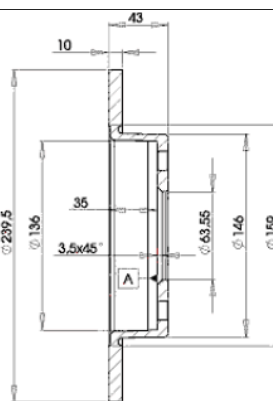

LISTA DE APLICACIONES - BUYERS GUIDE

78BD1062-2

Weight: 6.660

O.E.M.	MAKE
1 072 464	FORD
1 107 767	FORD
5 022 652	FORD
5 022 653	FORD
6 19 1062	FORD
6 191 063	FORD

78BD1062-2

Ø239.5x10x43

MAKE
FORD

Trac.	CC	Kw	CV
-------	----	----	----

Front / Rear

FORD

FORD									
ESCORT V (ALL, BJ2) 07.90-01.95							Convertible (Compact car-C Segment)		
1.8		Gasolina	FWD	1781	67	91	12.92-05.94	■	
ESCORT V (AAL, ABL) 07.90-09.96							Hatchback (Compact car-C Segment)		
1.3 (J4B)		Gasolina	FWD	1299	44	60	07.90-01.95	■	
1.3 (J6A)		Gasolina	FWD	1299	44	60	07.90-01.95	■	
1.8 TD (RFD)		Diesel	FWD	1753	66	90	02.93-01.95	■	
1.8 TD (RFK)		Diesel	FWD	1753	66	90	02.93-01.95	■	
1.8 TD (RFS)		Diesel	FWD	1753	66	90	02.93-01.95	■	
FIESTA II (FVD) 03.83-12.95							Hatchback Van (LCVs-N1 Segment)		
1.0 (TLB)		Gasolina	FWD	999	33	45	04.89-12.91	■	
1.1 (G6A)		Gasolina	FWD	1119	37	50	12.91-08.95	■	
1.1		Gasolina	FWD	1119	40	54	04.89-12.92	■	
1.8 D (FVJ) (RTC)	vehicles without ABS	Diesel	FWD	1753	44	60	03.89-12.95	■	
1.8 D (FVJ) (RTD)	vehicles without ABS	Diesel	FWD	1753	44	60	03.89-12.95	■	
1.8 D (FVJ) (RTG)	vehicles without ABS	Diesel	FWD	1753	44	60	03.89-12.95	■	
1.8 TD		Diesel	FWD	1753	55	75	07.93-08.95	■	
FIESTA III (GFJ) 01.89-01.97							Hatchback (Supermini car-B Segment)		
1.0 (TLB)	vehicles without ABS	Gasolina	FWD	1001	33	45	03.89-12.95	■	
1.1 (G6A)	vehicles without ABS	Gasolina	FWD	1119	37	50	03.89-12.95	■	
1.1 (GUD)		Gasolina	FWD	1119	40	55	03.89-12.95	■	
1.1 (GUE)		Gasolina	FWD	1119	40	55	03.89-12.95	■	
1.3 (JBC)	vehicles without ABS	Gasolina	FWD	1299	44	60	03.89-12.92	■	