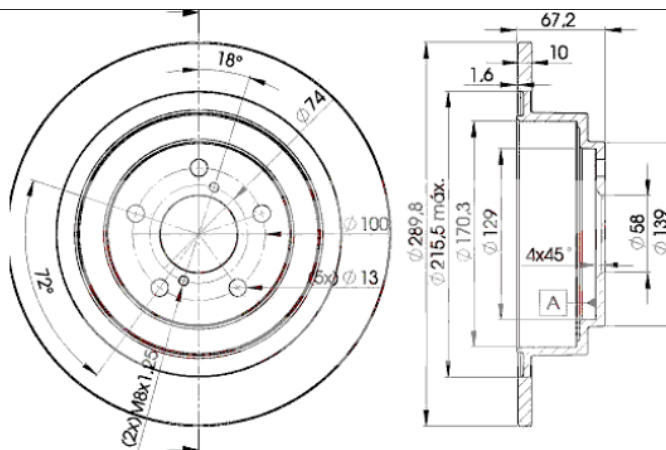

LISTA DE APLICACIONES - BUYERS GUIDE

78BD2670-2

Weight: 9.996

O.E.M.	MAKE
26700-AE010	SUBARU
26700-AE060	SUBARU
26700-AE061	SUBARU
26700-AE062	SUBARU

78BD2670-2

E1 90R-02C0453/0106

Ø290x10x67

MAKE
SUBARU

Trac.	CC	Kw	CV
-------	----	----	----

Front / Rear

SUBARU

BAJA (U.S.A.) 09.02-12.06						Pickup (Pick-Up Truck)			
2.5 AWD		Gasolina	4WD	2458	123	167	09.02-12.06		■
LEGACY III / LIBERTY (BH) 10.98-08.03						Estate (Executive car-E Segment)			
2.0 AWD (BH5) (EJ201)	vehicles with ABS	Gasolina	4WD	1994	92	125	12.98-08.03		■
2.0 RSK	vehicles with ABS	Gasolina	FWD	1994	191	260	08.00-08.03		■
2.0 AWD (BH5) (EJ208)	vehicles with ABS	Gasolina	4WD	1994	206	280	06.02-08.03		■
2.5 AWD (BH9) (EJ25)		Gasolina	4WD	2457	115	156	12.98-08.03		■
LEGACY III / LIBERTY (BE) 10.98-08.03						Saloon (Executive car-E Segment)			
2.5 AWD (BE9) (EJ25)	vehicles with ABS	Gasolina	4WD	2457	115	156	10.98-08.03		■
OUTBACK III (BP) 09.03-06.10						Estate (Executive car-E Segment)			
2.0 AWD (BP5)		Gasolina	4WD	1994	101	137	09.03-10.05		■
2.5 AWD (BP9) (EJ25D)		Gasolina	4WD	2457	121	165	11.03-09.09		■
2.5 AWD (BP9)		Gasolina	4WD	2458	123	167	09.03-09.09		■
3.0 AWD (BPE) (EZ30)		Gasolina	4WD	3000	180	245	11.03-09.09		■
OUTBACK / LIBERTY OUTBACK (BH) 10.98-08.03						Estate (Executive car-E Segment)			
2.5 AWD (BH9) (EJ25)	vehicles with ABS	Gasolina	4WD	2457	115	156	10.00-08.03		■
3.0 H6 AWD (BHE) (EZ30)		Gasolina	4WD	3000	154	209	10.00-08.03		■