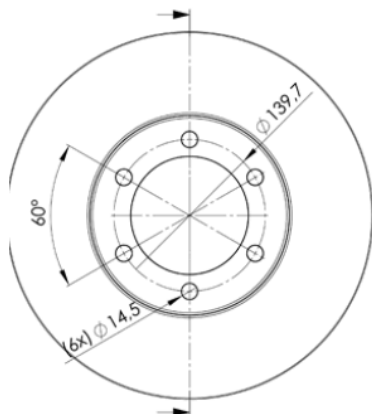

## 78BD2918-2

Weight: 18.572

O.E.M.	MAKE
43512-60150	TOYOTA
43512-60151	TOYOTA

## 78BD2918-2

Ø338x28x67.3

MAKE
LEXUS
TOYOTA
TOYOTA (FAW)

Trac.	CC	Kw	CV
-------	----	----	----

Front / Rear