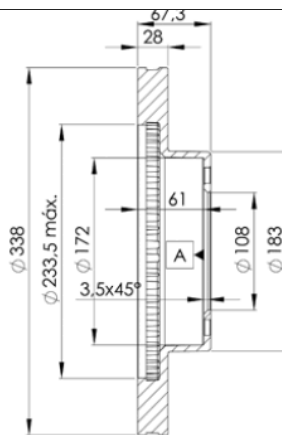

## 78BD2918-2

Weight: 18.572

O.E.M.	MAKE
43512-60150	TOYOTA
43512-60151	TOYOTA

## 78BD2918-2

Ø338x28x67.3

MAKE
LEXUS
TOYOTA
TOYOTA (FAW)

Trac.	CC	Kw	CV
-------	----	----	----

Front / Rear