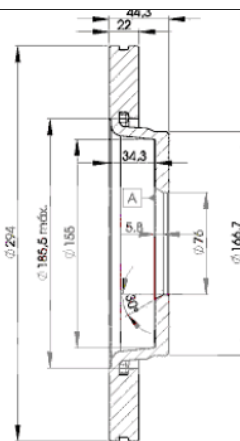

LISTA DE APLICACIONES - BUYERS GUIDE

78BD3021-2

Weight: 13.900

| O.E.M. | MAKE |
|---------------|------|
| 7E0615601D | VW |
| 7H0 615 601 B | VW |

78BD3021-2

E1 90R-02C0433/0115

Ø294x22x44.5

MAKE

VW

| Trac. | CC | Kw | CV |
|-------|----|----|----|
|-------|----|----|----|

Front / Rear

VW

CALIFORNIA T5 (7EC, 7EF, 7EG, 7HF, 7HC) 04.03-04.16

Bus (LCVs-N1 Segment)

| | | | | | | | |
|-----------------|----------|-----|------|-----|-----|-------------|---|
| 2.0 TSI | Gasolina | FWD | 1984 | 110 | 150 | 07.12-08.15 | ■ |
| 2.0 TSI | Gasolina | FWD | 1984 | 150 | 204 | 05.11-08.15 | ■ |
| 2.0 TSI 4motion | Gasolina | 4WD | 1984 | 150 | 204 | 07.11-08.15 | ■ |
| 1.9 TDI | Diesel | FWD | 1896 | 62 | 84 | 05.07-12.09 | ■ |
| 1.9 TDI | Diesel | FWD | 1896 | 63 | 85 | 05.07-11.09 | ■ |
| 1.9 TDI | Diesel | FWD | 1896 | 63 | 85 | 05.07-11.09 | ■ |
| 1.9 TDI | Diesel | FWD | 1896 | 75 | 102 | 05.07-11.09 | ■ |
| 1.9 TDI | Diesel | FWD | 1896 | 77 | 105 | 05.07-11.09 | ■ |
| 2.0 TDI | Diesel | FWD | 1968 | 62 | 84 | 09.09-08.15 | ■ |
| 2.0 TDI | Diesel | FWD | 1968 | 75 | 102 | 09.09-08.15 | ■ |
| 2.0 TDI | Diesel | FWD | 1968 | 84 | 114 | 05.11-08.15 | ■ |
| 2.0 TDI | Diesel | FWD | 1968 | 100 | 136 | 05.10-08.15 | ■ |
| 2.0 TDI 4motion | Diesel | 4WD | 1968 | 100 | 136 | 05.10-08.15 | ■ |
| 2.0 TDI | Diesel | FWD | 1968 | 103 | 140 | 09.09-08.15 | ■ |
| 2.0 TDI 4motion | Diesel | 4WD | 1968 | 103 | 140 | 10.09-08.15 | ■ |
| 2.0 TDI | Diesel | FWD | 1968 | 132 | 180 | 09.09-08.15 | ■ |
| 2.0 TDI 4motion | Diesel | 4WD | 1968 | 132 | 180 | 01.10-08.15 | ■ |
| 2.5 TDI | Diesel | FWD | 2461 | 96 | 130 | 05.07-11.09 | ■ |
| 2.5 TDI 4motion | Diesel | 4WD | 2461 | 96 | 130 | 05.07-11.09 | ■ |
| 2.5 TDI | Diesel | FWD | 2461 | 120 | 163 | 05.07-11.09 | ■ |
| 2.5 TDI | Diesel | FWD | 2461 | 128 | 174 | 05.07-11.09 | ■ |
| 2.5 TDI 4motion | Diesel | 4WD | 2461 | 128 | 174 | 05.07-11.09 | ■ |