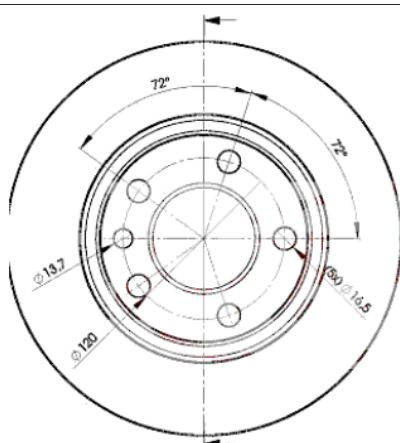

LISTA DE APLICACIONES - BUYERS GUIDE

78BD3021-2

Weight: 13.900

| O.E.M. | MAKE |
|---------------|------|
| 7E0615601D | VW |
| 7H0 615 601 B | VW |

78BD3021-2

E1 90R-02C0433/0115

Ø294x22x44.5

MAKE

VW

| Trac. | CC | Kw | CV |
|-------|----|----|----|
|-------|----|----|----|

Front / Rear

VW

CALIFORNIA T5 (7EC, 7EF, 7EG, 7HF, 7HC) 04.03-04.16

Bus (LCVs-N1 Segment)

| | | | | | | | |
|-----------------|----------|-----|------|-----|-----|-------------|---|
| 2.0 TSI | Gasolina | FWD | 1984 | 110 | 150 | 07.12-08.15 | ■ |
| 2.0 TSI | Gasolina | FWD | 1984 | 150 | 204 | 05.11-08.15 | ■ |
| 2.0 TSI 4motion | Gasolina | 4WD | 1984 | 150 | 204 | 07.11-08.15 | ■ |
| 1.9 TDI | Diesel | FWD | 1896 | 62 | 84 | 05.07-12.09 | ■ |
| 1.9 TDI | Diesel | FWD | 1896 | 63 | 85 | 05.07-11.09 | ■ |
| 1.9 TDI | Diesel | FWD | 1896 | 63 | 85 | 05.07-11.09 | ■ |
| 1.9 TDI | Diesel | FWD | 1896 | 75 | 102 | 05.07-11.09 | ■ |
| 1.9 TDI | Diesel | FWD | 1896 | 77 | 105 | 05.07-11.09 | ■ |
| 2.0 TDI | Diesel | FWD | 1968 | 62 | 84 | 09.09-08.15 | ■ |
| 2.0 TDI | Diesel | FWD | 1968 | 75 | 102 | 09.09-08.15 | ■ |
| 2.0 TDI | Diesel | FWD | 1968 | 84 | 114 | 05.11-08.15 | ■ |
| 2.0 TDI | Diesel | FWD | 1968 | 100 | 136 | 05.10-08.15 | ■ |
| 2.0 TDI 4motion | Diesel | 4WD | 1968 | 100 | 136 | 05.10-08.15 | ■ |
| 2.0 TDI | Diesel | FWD | 1968 | 103 | 140 | 09.09-08.15 | ■ |
| 2.0 TDI 4motion | Diesel | 4WD | 1968 | 103 | 140 | 10.09-08.15 | ■ |
| 2.0 TDI | Diesel | FWD | 1968 | 132 | 180 | 09.09-08.15 | ■ |
| 2.0 TDI 4motion | Diesel | 4WD | 1968 | 132 | 180 | 01.10-08.15 | ■ |
| 2.5 TDI | Diesel | FWD | 2461 | 96 | 130 | 05.07-11.09 | ■ |
| 2.5 TDI 4motion | Diesel | 4WD | 2461 | 96 | 130 | 05.07-11.09 | ■ |
| 2.5 TDI | Diesel | FWD | 2461 | 120 | 163 | 05.07-11.09 | ■ |
| 2.5 TDI | Diesel | FWD | 2461 | 128 | 174 | 05.07-11.09 | ■ |
| 2.5 TDI 4motion | Diesel | 4WD | 2461 | 128 | 174 | 05.07-11.09 | ■ |