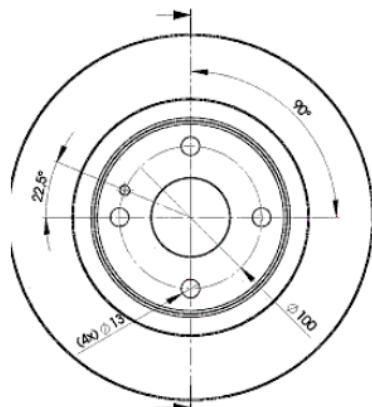

LISTA DE APLICACIONES - BUYERS GUIDE

78BD3266-2

Weight: 11.732

O.E.M.	MAKE
BJ1Y-33-25X	MAZDA

78BD3266-2

E1 90R-02C0452/0077

∅257x24x47

MAKE
HAIMA (FAW)
MAZDA

Trac.	CC	Kw	CV
-------	----	----	----

Front / Rear

HAIMA (FAW)

3 08.06-							Saloon (Compact car-C Segment)		
1.8 (FP-DE)		Gasolina	FWD	1839	90	122	06.07-12.10	■	
1.8 (HM483Q)		Gasolina	FWD	1839	90	122	06.07-12.10	■	