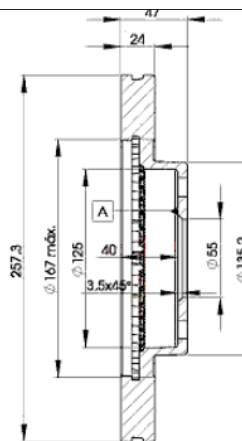

LISTA DE APLICACIONES - BUYERS GUIDE

78BD3266-2

Weight: 11.732

O.E.M.	MAKE
BJ1Y-33-25X	MAZDA

78BD3266-2

E1 90R-02C0452/0077

∅257x24x47

MAKE
HAIMA (FAW)
MAZDA

Trac.	CC	Kw	CV
-------	----	----	----

Front / Rear

HAIMA (FAW)

3 08.06-							Saloon (Compact car-C Segment)		
1.8 (FP-DE)		Gasolina	FWD	1839	90	122	06.07-12.10	■	
1.8 (HM483Q)		Gasolina	FWD	1839	90	122	06.07-12.10	■	