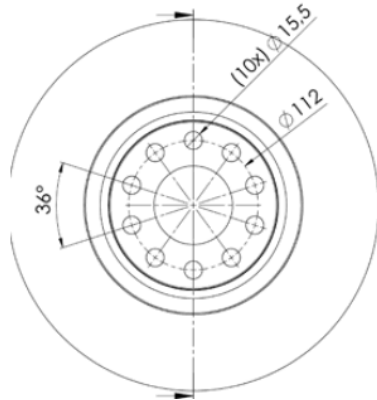

## 78BD4086-2

Weight: 20.500

O.E.M.	MAKE
4B3 615 301	AUDI

## 78BD4086-2

**E1 90R-02C0074/1462**

Ø321x30x52.5

MAKE
AUDI

Trac.	CC	Kw	CV
-------	----	----	----

Front / Rear