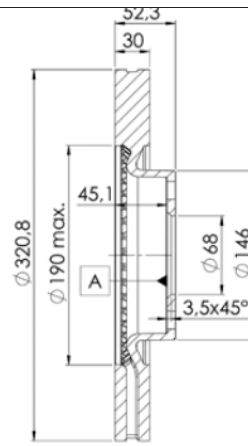

## 78BD4086-2

Weight: 20.500

O.E.M.	MAKE
4B3 615 301	AUDI

## 78BD4086-2

**E1 90R-02C0074/1462**

Ø321x30x52.5

MAKE
AUDI

Trac.	CC	Kw	CV
-------	----	----	----

Front / Rear