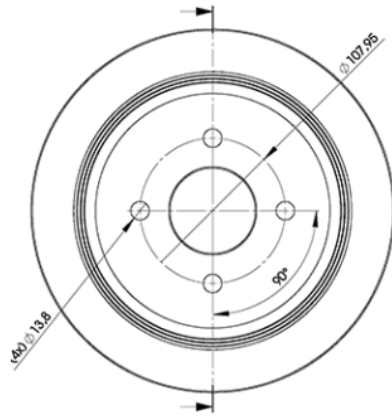

LISTA DE APLICACIONES - BUYERS GUIDE

78BD5951-2

Weight: 9.680

O.E.M.	MAKE
5 025 951	FORD
6 691 106	FORD

78BD5951-2

Ø270x10x62.7

MAKE

FORD

OPEL

Trac.	CC	Kw	CV
-------	----	----	----

Front / Rear

FORD

ESCORT V (ALL, BJ2) 07.90-01.95							Convertible (Compact car-C Segment)			
1.4 (F6F)	vehicles with ABS	Gasolina	FWD	1392	52	71	07.90-04.94			■
1.4 (F6G)	vehicles with ABS	Gasolina	FWD	1392	52	71	07.90-04.94			■
1.4	vehicles with ABS	Gasolina	FWD	1392	52	71	12.92-04.94			■
1.4 i (F4B)	vehicles with ABS	Gasolina	FWD	1392	55	75	07.93-01.95			■
1.6 i 16V (L1H)	vehicles with ABS	Gasolina	FWD	1597	65	88	02.94-01.95			■
1.6 16V XR3i (L1E)	vehicles with ABS	Gasolina	FWD	1597	66	90	12.92-01.95			■
1.6 (LJF)	vehicles with ABS	Gasolina	FWD	1598	77	105	07.90-08.93			■
1.8 16V XR3i (RDA)	vehicles with ABS	Gasolina	FWD	1796	77	105	02.92-01.95			■
1.8 16V XR3i	vehicles with ABS	Gasolina	FWD	1796	77	105	12.92-01.95			■
1.8 16V XR3i (RQB)	vehicles with ABS	Gasolina	FWD	1796	96	130	02.92-01.95			■
1.8 16V XR3i	vehicles with ABS	Gasolina	FWD	1796	96	130	12.92-01.95			■
ESCORT V (AAL, ABL) 07.90-09.96							Hatchback (Compact car-C Segment)			
1.3 (J4B)	vehicles with ABS	Gasolina	FWD	1299	44	60	07.90-01.95			■
1.3 (J6A)	vehicles with ABS	Gasolina	FWD	1299	44	60	07.90-01.95			■
1.3	vehicles with ABS	Gasolina	FWD	1299	44	60	09.92-01.95			■
1.4		Gasolina	FWD	1391	52	71	09.92-01.95			■
1.4 (F4B)	vehicles with ABS	Gasolina	FWD	1392	55	75	09.90-12.94			■
1.4 (FUH)	vehicles with ABS	Gasolina	FWD	1392	55	75	09.90-12.94			■
1.6 i 16V (L1H)	vehicles with ABS	Gasolina	FWD	1597	65	88	01.94-01.95			■
1.6 i 16V (L1E)	vehicles with ABS	Gasolina	FWD	1597	66	90	09.92-01.95			■
1.6 (LUJ)	vehicles with ABS	Gasolina	FWD	1598	66	90	07.90-08.92			■
1.6 (LUK)	vehicles with ABS	Gasolina	FWD	1598	66	90	07.90-08.92			■