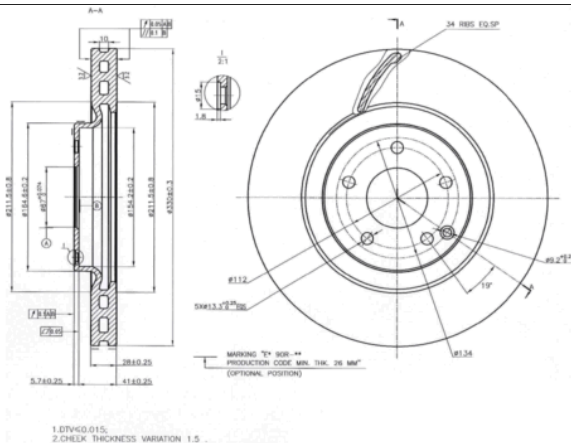

LISTA DE APLICACIONES - BUYERS GUIDE

78BD6479-1

Weight: 9.982

O.E.M.	MAKE
2034210412	MERCEDES-BENZ

78BD6479-1

Ø330x28x46.7

MAKE
MERCEDES-BENZ

Trac.	CC	Kw	CV			Front / Rear
-------	----	----	----	--	--	--------------

MERCEDES-BENZ

C-Class II (CL203) 03.01-06.11						Coupe (Compact executive car-D Segment)			
C 350 (203.756) (M 272.960)	not sports package, not AMG sports pack.	Gasolina	RWD	3498	200	272	01.05-05.08	■	
C-Class II (W203) 05.00-12.07						Saloon (Compact executive car-D Segment)			
3.5 (203.056) (M 272.960)	not sports package, not AMG sports pack.	Gasolina	RWD	3498	170	231	01.05-02.07	■	
C 350 (203.056) (M 272.960)	not sports package, not AMG sports pack.	Gasolina	RWD	3498	200	272	01.05-02.07	■	
C 350 4-matic (203.087) (M 272.960)		Gasolina	4WD	3498	200	272	01.05-02.07	■	
C 350 4-matic (203.087) (M 272.970)		Gasolina	4WD	3498	200	272	01.05-02.07	■	
C 320 CDI (203.020) (OM 642.910)	not sports package, not AMG sports pack.	Diesel	RWD	2987	165	224	01.05-02.07	■	
C-Class II T-Model (S203) 03.01-08.07						Estate (Compact executive car-D Segment)			
C 180 Kompressor (203.246) (M 271.946)		Gasolina	RWD	1796	105	143	05.02-08.07	■	
C 180 (203.235) (M 111.951)		Gasolina	RWD	1998	95	129	03.01-05.02	■	
C 350 (203.256) (M 272.960)	not sports package, not AMG sports pack.	Gasolina	RWD	3498	200	272	01.05-08.07	■	
C 320 CDI (203.220) (OM 642.910)	not sports package, not AMG sports pack.	Diesel	RWD	2987	165	224	06.05-08.07	■	
CLC-Class (CL203) 05.08-06.11						Coupe (Compact executive car-D Segment)			
CLC 350 (203.756) (M 272.960)	not sports package, not AMG sports pack.	Gasolina	RWD	3498	200	272	05.08-06.11	■	
CLK-Class II (A209) 06.02-12.13						Convertible (Executive car-E Segment)			
CLK 350 (209.456) (M 272.960)	not sports package, not AMG sports pack.	Gasolina	RWD	3498	200	272	01.05-03.10	■	