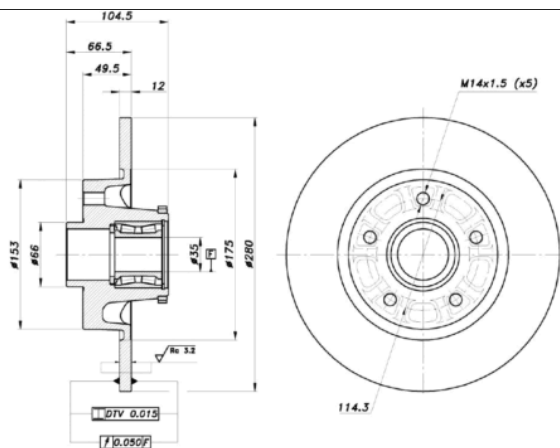

## 78BD6850-1

Ø280x12x104.5

MAKE
FIAT
MITSUBISHI
NISSAN
OPEL
RENAULT
VAUXHALL

Trac.	CC	Kw	CV		
					Front / Rear