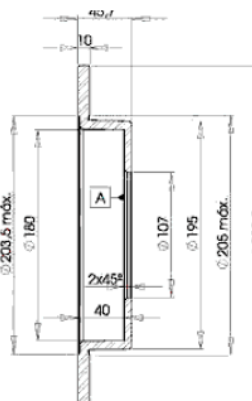

LISTA DE APLICACIONES - BUYERS GUIDE

78BD6970-2

Weight: 9.300

O.E.M.	MAKE
55211-60A00	SANTANA
55211-80A00	SUZUKI
9605 8796	SUZUKI

78BD6970-2

E1 90R-02C0415/0014

Ø289.5x10x45.7

MAKE
GEO
SUZUKI

Trac.	CC	Kw	CV
-------	----	----	----

Front / Rear

GEO

TRACKER 01.88-12.98

Closed Off-Road Vehicle (Mini SUV-J Segment)

1.6 i 16V (G16B)	05/88-	Gasolina	4WD	1590	71	97	01.88-12.98	■
------------------	--------	----------	-----	------	----	----	-------------	---