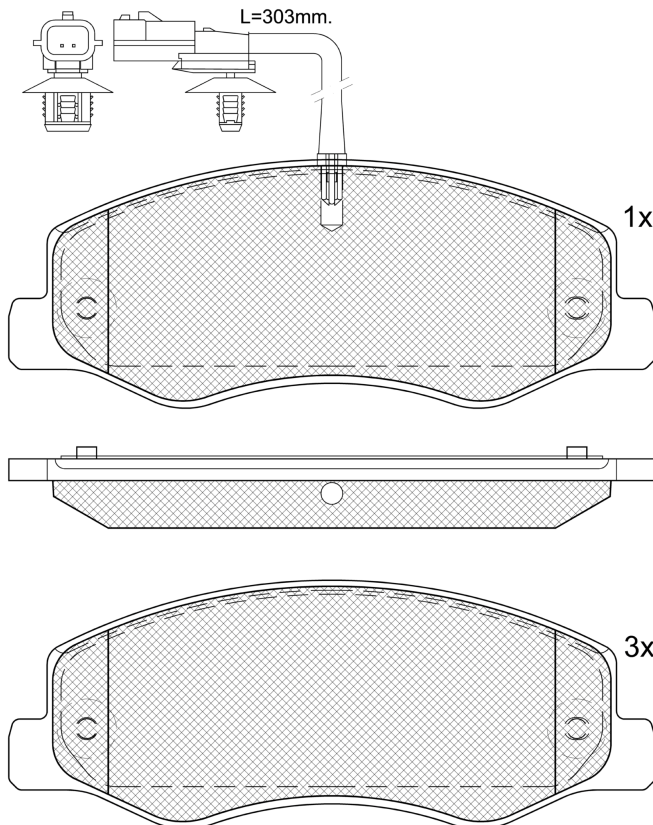

LM2000

E 9 90R-02A1663/2924

Brembo

163.5x62.9x18.2

WVA
25172
25173

MAKE
NISSAN
OPEL
RENAULT
VAUXHALL

Trac.	CC	Kw	CV	Hourglass icon	Front / Rear

NISSAN