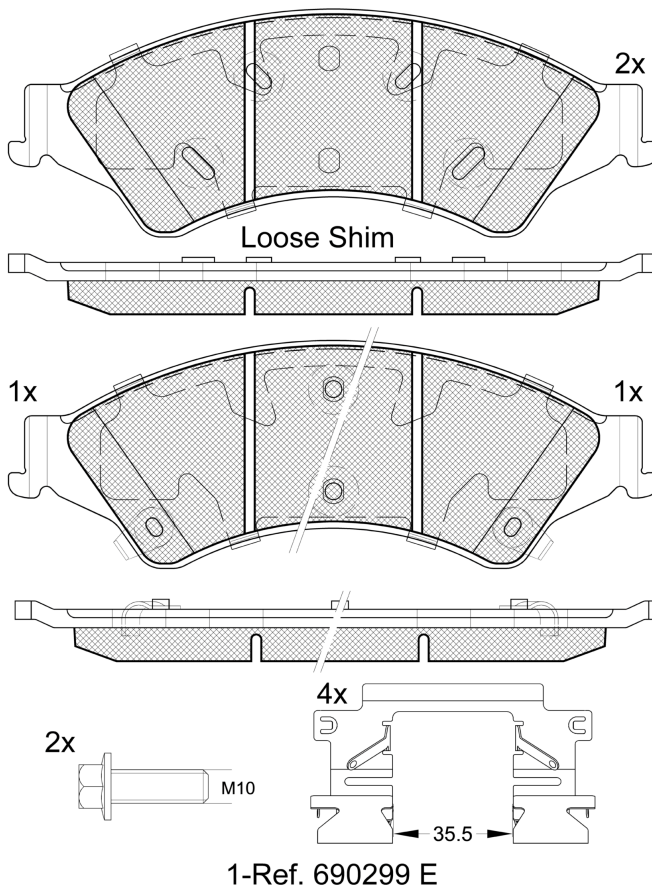

LM2109

E 9 90R-02A1663/3639

Wagner

194.1x68.1x16.1

WVA	FMSI
25632	D1676-8905
25633	
25634	

MAKE
FORD
FORD ASIA & OCEANIA
FORD AUSTRALIA
MAZDA
TROLLER

Trac.	CC	Kw	CV
-------	----	----	----

Front / Rear